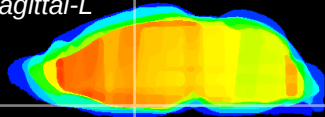

Coronal

Sagittal-R

Sagittal-L

ViBrism: CX00192
Horizontal

SCN