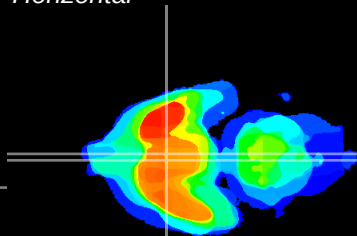

Coronal

Sagittal-R

Sagittal-L

ViBrism: CX00192
Horizontal

SCN