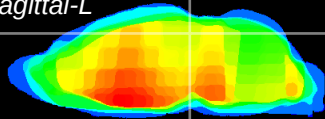

Coronal

Sagittal-R

Sagittal-L

ViBrism: CX00193
Horizontal

SC