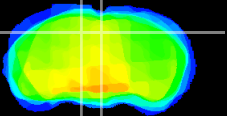

Coronal

Sagittal-R

Sagittal-L

ViBrism: CX00193
Horizontal

SC