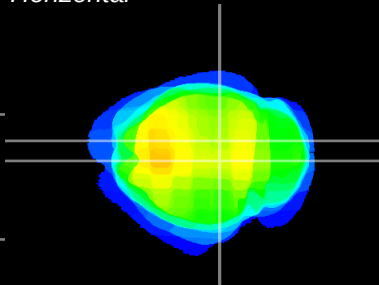

Coronal

Sagittal-R

Sagittal-L

ViBrism: CX00193
Horizontal

SC