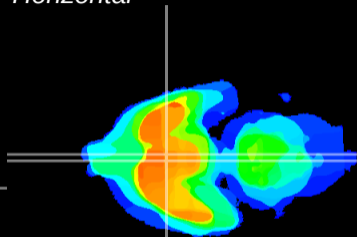

Coronal

Sagittal-R

Sagittal-L

ViBriSM: CX00195
Horizontal

SCN