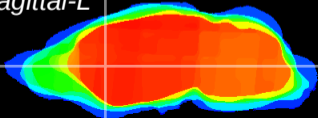

Coronal

Sagittal-R

Sagittal-L

ViBrism: CX00198  
Horizontal

CPu medial