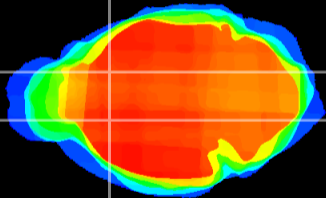

Coronal

Sagittal-R

Sagittal-L

ViBrism: CX00198  
Horizontal

CPu medial