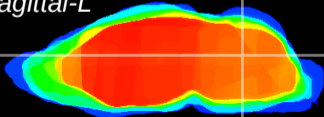

*Coronal*

*Sagittal-R*

*Sagittal-L*

ViBrism: CX00198  
*Horizontal*

Cb nucleus