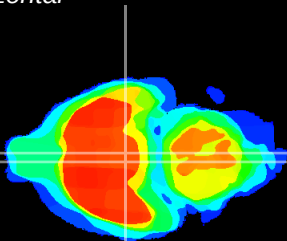

Coronal

Sagittal-R

Sagittal-L

ViBrism: CX00198
Horizontal

VMH