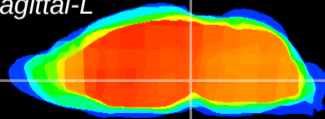

Coronal

Sagittal-R

Sagittal-L

ViBrism: CX00198
Horizontal

VTA