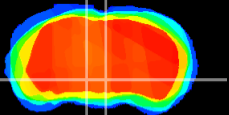

Coronal

Sagittal-R

Sagittal-L

ViBrism: CX00198
Horizontal

VTA