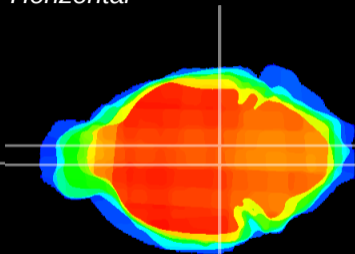

Coronal

Sagittal-R

Sagittal-L

ViBrism: CX00198
Horizontal

VTA