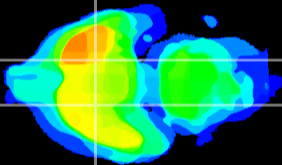

Coronal

Sagittal-R

Sagittal-L

ViBriSm: CX00200
Horizontal

S0