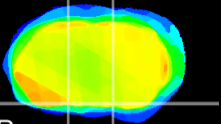

Coronal

Sagittal-R

Sagittal-L

ViBriSm: CX00200
Horizontal

S0