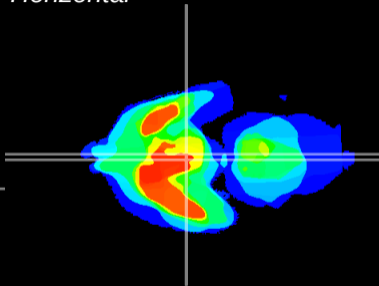

Coronal

Sagittal-R

Sagittal-L

ViBrism: CX00202
Horizontal

Arc