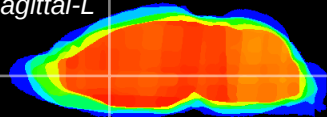

Coronal

Sagittal-R

Sagittal-L

ViBrism: CX00202
Horizontal

LS