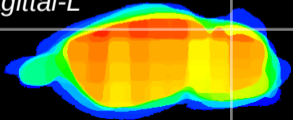

Coronal

Sagittal-R

Sagittal-L

ViBrism: CX00204
Horizontal

Cb lobe