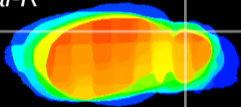

Coronal

Sagittal-R

Sagittal-L

ViBrism: CX00204
Horizontal

Cb lobe