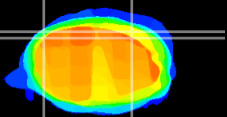

Coronal

Sagittal-R

Sagittal-L

ViBrism: CX00204
Horizontal

Cb lobe