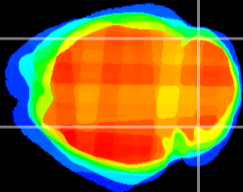

Coronal

Sagittal-R

Sagittal-L

ViBrism: CX00204
Horizontal

Cb lobe