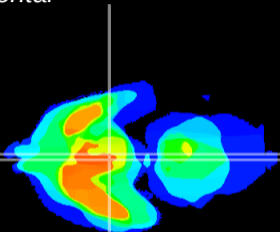

Coronal

Sagittal-R

Sagittal-L

ViBrism: CX00210
Horizontal

Arc