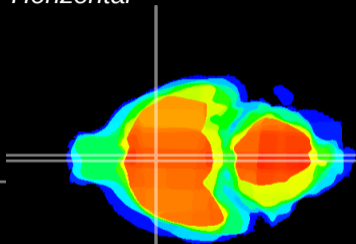

Coronal

Sagittal-R

Sagittal-L

ViBrism: CX00210
Horizontal

MPA