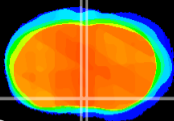

Coronal

Sagittal-R

Sagittal-L

ViBrism: CX00210
Horizontal

MPA