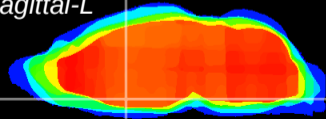

Coronal

Sagittal-R

Sagittal-L

ViBrism: CX00210
Horizontal

MPA