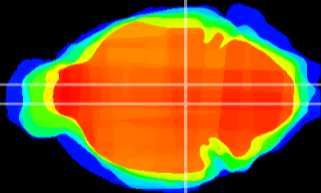

Coronal

Sagittal-R

Sagittal-L

ViBrism: CX00210
Horizontal

VTA