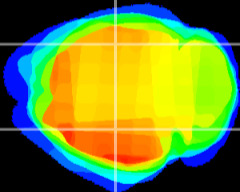

Coronal

Sagittal-R

Sagittal-L

ViBrism: CX00214
Horizontal

CA2/CA3