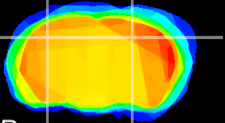

Coronal

Sagittal-R

Sagittal-L

ViBrism: CX00214
Horizontal

CA2/CA3