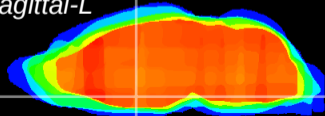

Coronal

Sagittal-R

Sagittal-L

ViBrism: CX00216
Horizontal

SPa dorsal