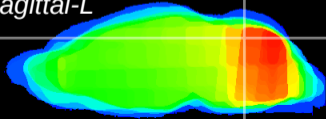

Coronal

Sagittal-R

Sagittal-L

ViBrism: CX00218
Horizontal

Cb vermis