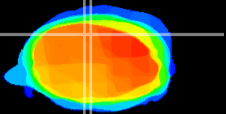

Coronal

Sagittal-R

Sagittal-L

ViBrism: CX00218
Horizontal

Cb vermis