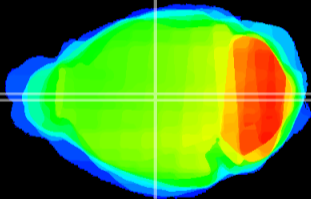

Coronal

Sagittal-R

Sagittal-L

ViBrism: CX00218
Horizontal

MD