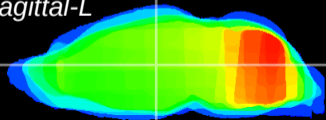

Coronal

Sagittal-R

Sagittal-L

ViBrism: CX00218
Horizontal

MD