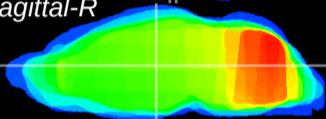

Coronal

Sagittal-R

Sagittal-L

ViBrism: CX00218
Horizontal

MD