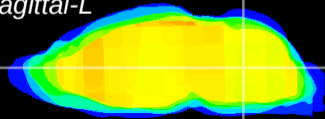

Coronal

Sagittal-R

Sagittal-L

ViBrism: CX00219
Horizontal

MVe