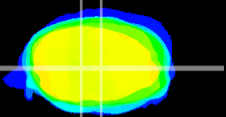

Coronal

Sagittal-R

Sagittal-L

ViBrism: CX00219
Horizontal

MVe