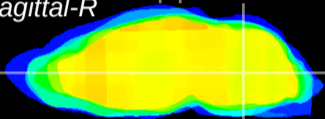

Coronal

Sagittal-R

Sagittal-L

ViBrism: CX00219
Horizontal

MVe