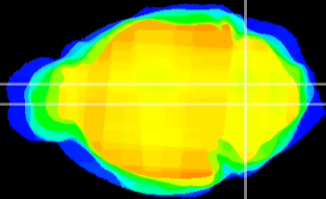

Coronal

Sagittal-R

Sagittal-L

ViBrism: CX00219
Horizontal

MVe