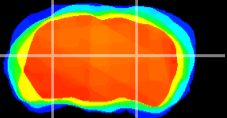

Coronal

Sagittal-R

Sagittal-L

ViBrism: CX00223
Horizontal

LG