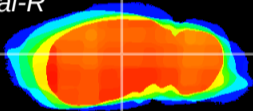

Coronal

Sagittal-R

Sagittal-L

ViBrism: CX00223
Horizontal

LG