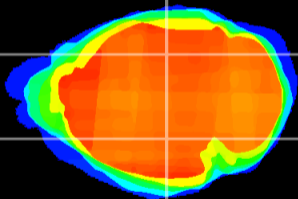

Coronal

Sagittal-R

Sagittal-L

ViBrism: CX00223
Horizontal

LG