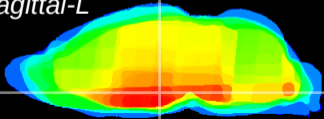

Coronal

Sagittal-R

Sagittal-L

ViBrism: CX00226
Horizontal

DM