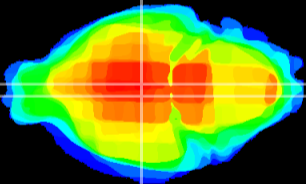

Coronal

Sagittal-R

Sagittal-L

ViBrism: CX00226
Horizontal

DM