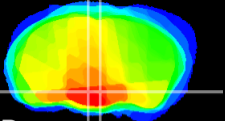

Coronal

Sagittal-R

Sagittal-L

ViBrism: CX00226
Horizontal

DM