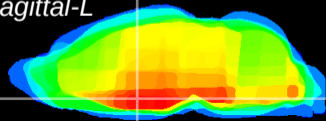

Coronal

Sagittal-R

Sagittal-L

ViBriSm: CX00226
Horizontal

SPa dorsal