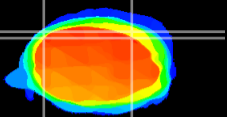

Coronal

Sagittal-R

Sagittal-L

ViBrism: CX00231
Horizontal

Cb lobe