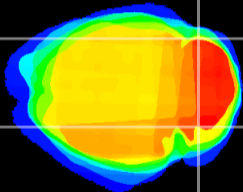

Coronal

Sagittal-R

Sagittal-L

ViBrism: CX00231
Horizontal

Cb lobe