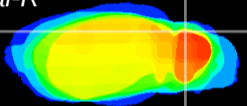

Coronal

Sagittal-R

Sagittal-L

ViBrism: CX00231
Horizontal

Cb lobe