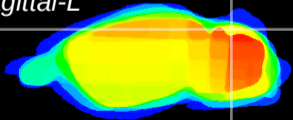

Coronal

Sagittal-R

Sagittal-L

ViBrism: CX00231
Horizontal

Cb lobe