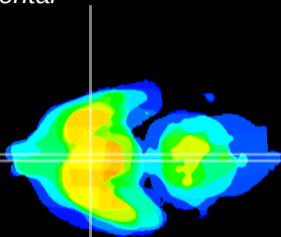

Coronal

Sagittal-R

Sagittal-L

ViBrism: CX00232
Horizontal

SCN