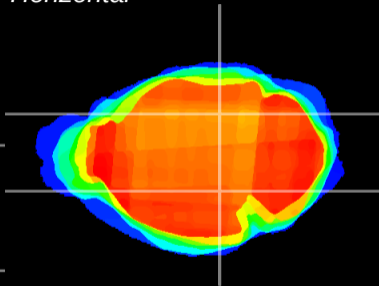

Coronal

Sagittal-R

Sagittal-L

ViBrisM: CX00233
Horizontal

MG