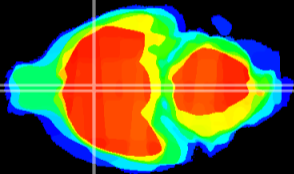

Coronal

Sagittal-R

Sagittal-L

ViBriSM: CX00236
Horizontal

MPA