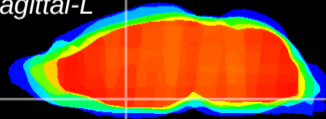

Coronal

Sagittal-R

Sagittal-L

ViBriSM: CX00236
Horizontal

MPA