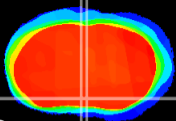

Coronal

Sagittal-R

Sagittal-L

ViBriSM: CX00236
Horizontal

MPA