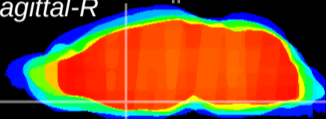

Coronal

Sagittal-R

Sagittal-L

ViBriSM: CX00236
Horizontal

MPA