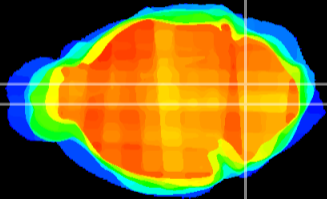

Coronal

Sagittal-R

Sagittal-L

ViBrism: CX00237
Horizontal

MVe