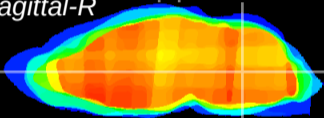

Coronal

Sagittal-R

Sagittal-L

ViBrism: CX00237
Horizontal

MVe