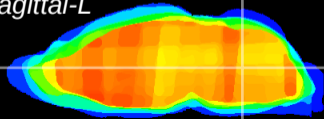

Coronal

Sagittal-R

Sagittal-L

ViBrism: CX00237
Horizontal

MVe