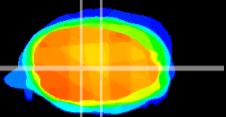

Coronal

Sagittal-R

Sagittal-L

ViBrism: CX00237
Horizontal

MVe