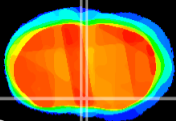

Coronal

Sagittal-R

Sagittal-L

ViBrism: CX00238  
Horizontal

MPA