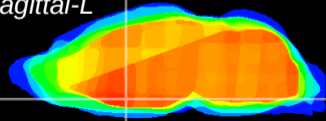

Coronal

Sagittal-R

Sagittal-L

ViBrism: CX00238  
Horizontal

MPA