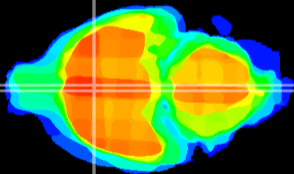

Coronal

Sagittal-R

Sagittal-L

ViBrism: CX00238  
Horizontal

MPA