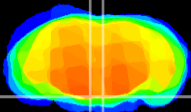

Coronal

Sagittal-R

Sagittal-L

ViBrism: CX00239
Horizontal

Pn