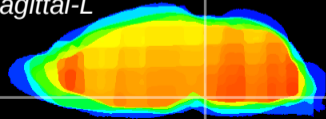

Coronal

Sagittal-R

Sagittal-L

ViBrism: CX00239
Horizontal

Pn