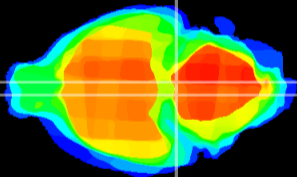

Coronal

Sagittal-R

Sagittal-L

ViBrism: CX00239
Horizontal

Pn