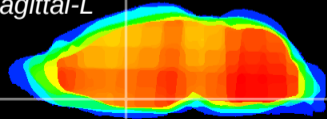

Coronal

Sagittal-R

Sagittal-L

ViBrism: CX00247  
Horizontal

MPA