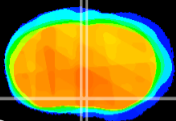

Coronal

Sagittal-R

Sagittal-L

ViBrism: CX00247  
Horizontal

MPA