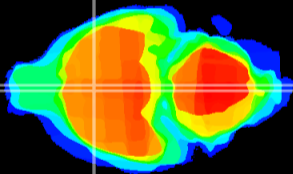

Coronal

Sagittal-R

Sagittal-L

ViBrism: CX00247  
Horizontal

MPA