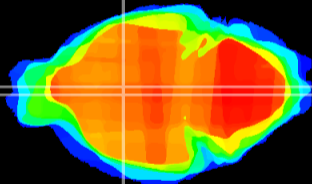

Coronal

Sagittal-R

Sagittal-L

ViBrism: CX00247
Horizontal

Pa