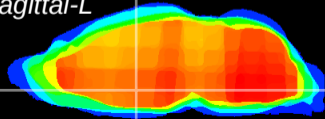

Coronal

Sagittal-R

Sagittal-L

ViBrism: CX00247
Horizontal

Pa