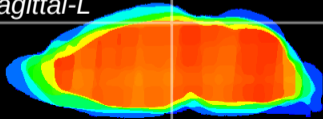

Coronal

Sagittal-R

Sagittal-L

ViBrism: CX00249
Horizontal

RS