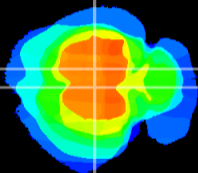

Coronal

Sagittal-R

Sagittal-L

ViBrism: CX00249
Horizontal

RS