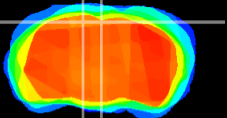

Coronal

Sagittal-R

Sagittal-L

ViBrism: CX00249
Horizontal

RS