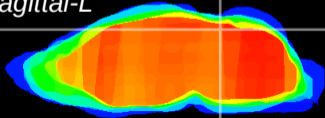

Coronal

Sagittal-R

Sagittal-L

ViBrism: CX00253
Horizontal

IC