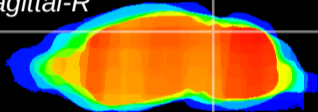

Coronal

Sagittal-R

Sagittal-L

ViBrism: CX00253
Horizontal

IC