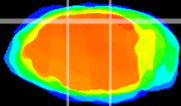

Coronal

Sagittal-R

Sagittal-L

ViBrism: CX00253
Horizontal

IC