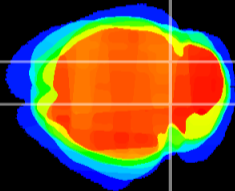

Coronal

Sagittal-R

Sagittal-L

ViBrism: CX00253
Horizontal

IC