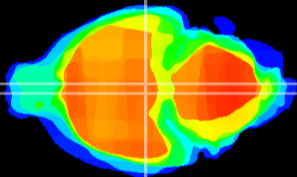

Coronal

Sagittal-R

Sagittal-L

ViBrism: CX00253
Horizontal

M