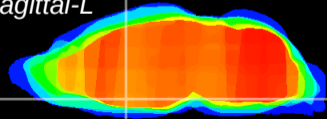

Coronal

Sagittal-R

Sagittal-L

ViBrism: CX00253
Horizontal

MPA