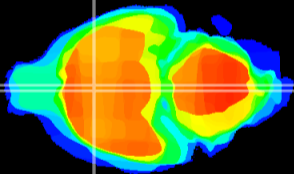

Coronal

Sagittal-R

Sagittal-L

ViBrism: CX00253
Horizontal

MPA