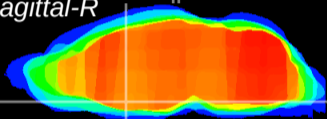

Coronal

Sagittal-R

Sagittal-L

ViBrism: CX00253
Horizontal

MPA