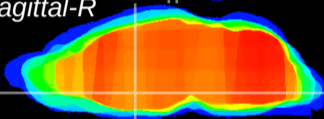

Coronal

Sagittal-R

Sagittal-L

ViBrism: CX00253
Horizontal

Pa