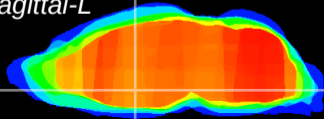

Coronal

Sagittal-R

Sagittal-L

ViBrism: CX00253
Horizontal

Pa