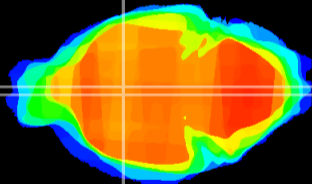

Coronal

Sagittal-R

Sagittal-L

ViBrism: CX00253
Horizontal

Pa