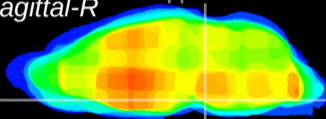

Coronal

Sagittal-R

Sagittal-L

ViBrism: CX00254
Horizontal

Pn