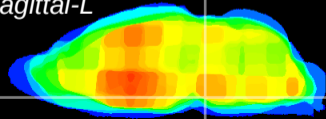

Coronal

Sagittal-R

Sagittal-L

ViBrism: CX00254
Horizontal

Pn