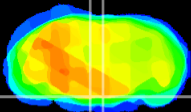

Coronal

Sagittal-R

Sagittal-L

ViBrism: CX00254
Horizontal

Pn