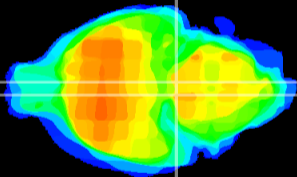

Coronal

Sagittal-R

Sagittal-L

ViBrism: CX00254
Horizontal

Pn