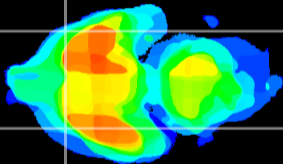

Coronal

Sagittal-R

Sagittal-L

ViBrism: CX00256
Horizontal

Pir