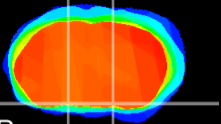

Coronal

Sagittal-R

Sagittal-L

ViBrism: CX00258
Horizontal

S0