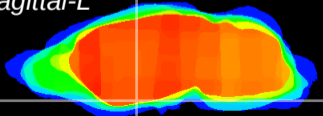

Coronal

Sagittal-R

Sagittal-L

ViBrism: CX00258
Horizontal

S0