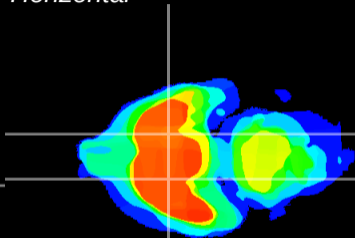

Coronal

Sagittal-R

Sagittal-L

ViBrism: CX00258
Horizontal

S0