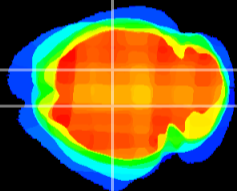

Coronal

Sagittal-R

Sagittal-L

ViBrism: CX00259
Horizontal

CA1