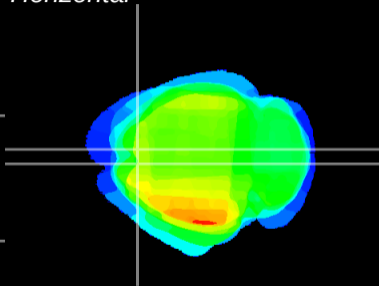

Coronal

Sagittal-R

Sagittal-L

ViBrism: CX00261
Horizontal

Cx motor