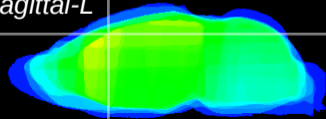

Coronal

Sagittal-R

Sagittal-L

ViBrism: CX00261
Horizontal

Cx motor