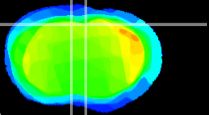

Coronal

Sagittal-R

Sagittal-L

ViBrism: CX00261
Horizontal

Cx motor