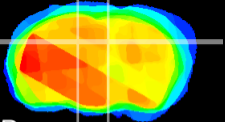

Coronal

Sagittal-R

Sagittal-L

ViBrism: CX00269
Horizontal

DG