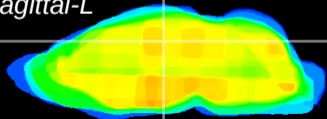

Coronal

Sagittal-R

Sagittal-L

ViBrism: CX00269
Horizontal

DG