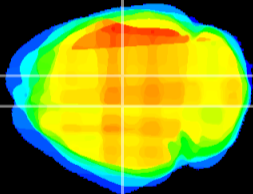

Coronal

Sagittal-R

Sagittal-L

ViBrism: CX00269
Horizontal

DG