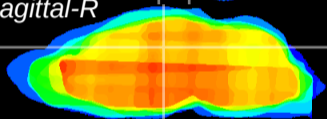

Coronal

Sagittal-R

Sagittal-L

ViBrism: CX00269
Horizontal

DG