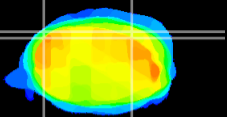

*Coronal*

*Sagittal-R*

*Sagittal-L*

ViBrism: CX00270  
*Horizontal*

Cb lobe