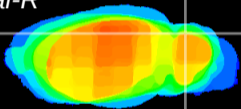

*Coronal*

*Sagittal-R*

*Sagittal-L*

ViBrism: CX00270  
*Horizontal*

Cb lobe