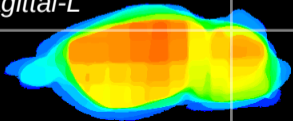

*Coronal*

*Sagittal-R*

*Sagittal-L*

ViBrism: CX00270  
*Horizontal*

Cb lobe