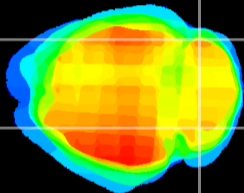

*Coronal*

*Sagittal-R*

*Sagittal-L*

ViBrism: CX00270  
*Horizontal*

Cb lobe