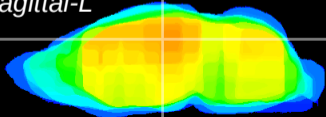

Coronal

Sagittal-R

Sagittal-L

ViBrism: CX00270
Horizontal

DG