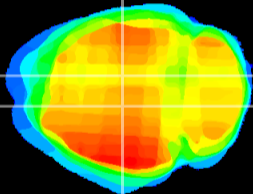

Coronal

Sagittal-R

Sagittal-L

ViBrism: CX00270
Horizontal

DG