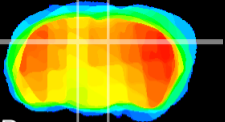

Coronal

Sagittal-R

Sagittal-L

ViBrism: CX00270
Horizontal

DG