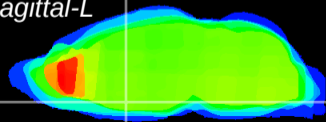

Coronal

Sagittal-R

Sagittal-L

ViBrism: CX00271
Horizontal

MPA