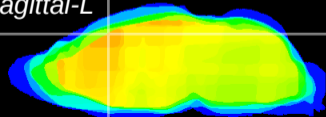

Coronal

Sagittal-R

Sagittal-L

ViBris: CX00273
Horizontal

Cx motor