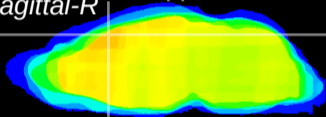

Coronal

Sagittal-R

Sagittal-L

ViBris: CX00273
Horizontal

Cx motor