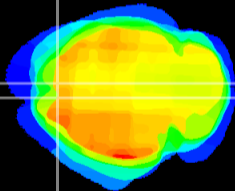

Coronal

Sagittal-R

Sagittal-L

ViBris: CX00273
Horizontal

Cx motor