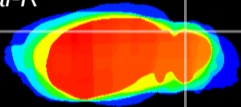

Coronal

Sagittal-R

Sagittal-L

ViBrism: CX00275
Horizontal

Cb lobe