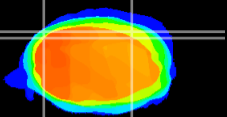

Coronal

Sagittal-R

Sagittal-L

ViBrism: CX00275
Horizontal

Cb lobe