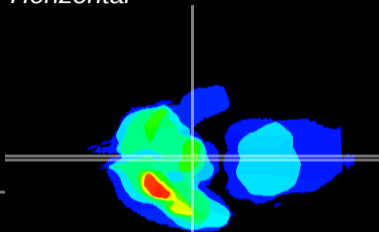

Coronal

Sagittal-R

Sagittal-L

ViBrism: CX00275
Horizontal

ME