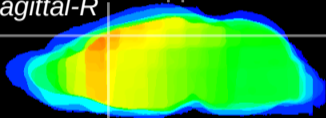

Coronal

Sagittal-R

Sagittal-L

ViBrism: CX00277
Horizontal

Cx motor