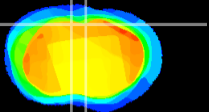

Coronal

Sagittal-R

Sagittal-L

ViBrism: CX00277
Horizontal

Cx motor