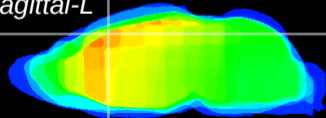

Coronal

Sagittal-R

Sagittal-L

ViBrism: CX00277
Horizontal

Cx motor