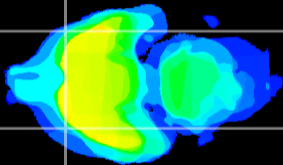

Coronal

Sagittal-R

Sagittal-L

ViBrism: CX00277
Horizontal

Pir